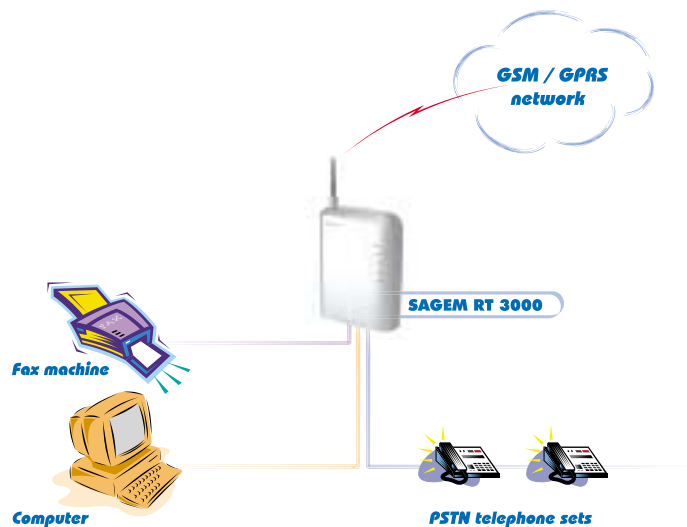

SAGEM RT 3000

Fixed GSM / GPRS Gateway

- **For GSM Wireless Local Loop networks**
- **Support of voice, fax and data services**
- **Internet access with multi-slot class 10 GPRS**
- **Suitable also for payphones**
- **Remote maintenance facilities**
- **GSM gateway for least cost routing on PBX**

SAGEM

Technology in Action

SAGEM RT 3000

Fixed GSM / GPRS Gateway

The **SAGEM RT 3000** is a GSM / GPRS gateway which supports voice, fax and data services.

In areas where PSTN subscriber copper lines are not available, provided these areas are covered by a GSM network, the SAGEM RT 3000 offers access to the public network for fixed terminals such as telephone sets, analog fax machines, data modems and personal computers.

Furthermore, if the GSM network supports GPRS, the SAGEM RT 3000 offers access to the Internet in packet mode (in addition to circuit mode) which provides higher speed at economical conditions.

The **SAGEM RT 3000** supports GSM network supplementary services such as call forwarding, call barring, multi party calls, ..., as well as PSTN supplementary services such as calling line identity presentation interface (CLIP).

SMS service is available not only on a PC connected to the SAGEM RT 3000, but also on analog telephone sets.

The **SAGEM RT 3000** is an ideal solution for fixed operators who want to connect rapidly new subscribers to their network in areas with a lack of telephone lines, and to offer similar services as a wired line, including access to the Internet. Furthermore, thanks to the generation of polarity reversal and the support of analog modem transmission, it can also be used to connect payphones.